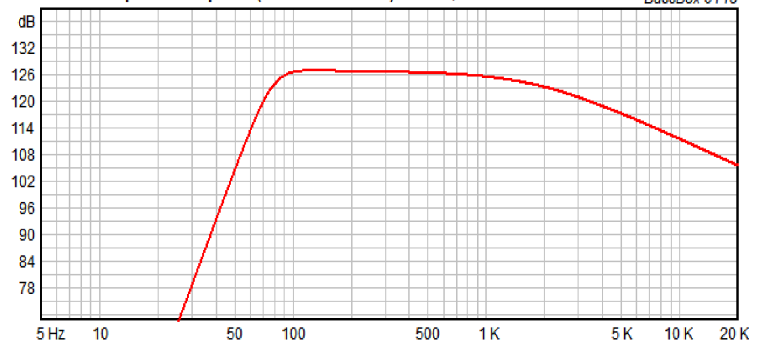

GABINETE
TR 850 - 12"

Custom Amplitude Response (dB-SPL/Hz at 1 m) with 58,31 volts

BassBox 6 Pro

Material: Madeira 15mm
Vol. Box : 42 Litros
Sintonia do Box: 79 Hz

CROSSOVER
HPF: 75 @ 24 dB/8ª
LPF: 800 @ 24 dB/8ª