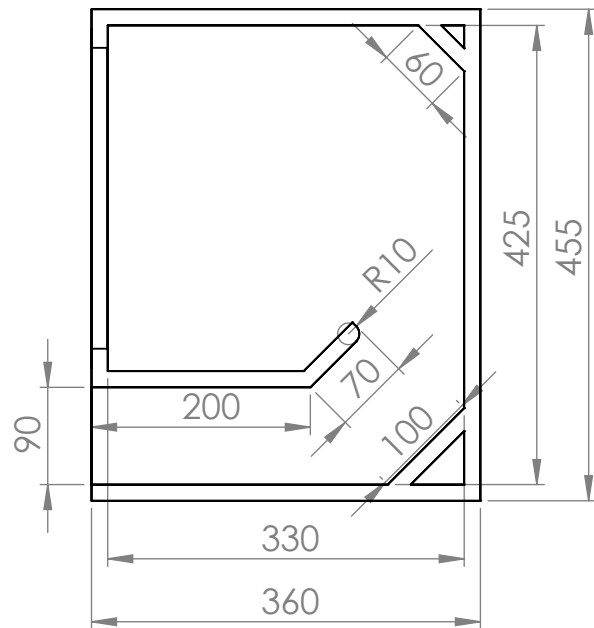

GABINETE
TR 850 - 12"

Custom Amplitude Response (dB-SPL/Hz at 1 m) with 58,31 volts

BassBox 6 Pro

Material: Madeira 15mm
Vol. Box : 42 Litros
Sintonia do Box: 79 Hz

CROSSOVER
HPF: 75 @ 24 dB/8ª
LPF: 800 @ 24 dB/8ª