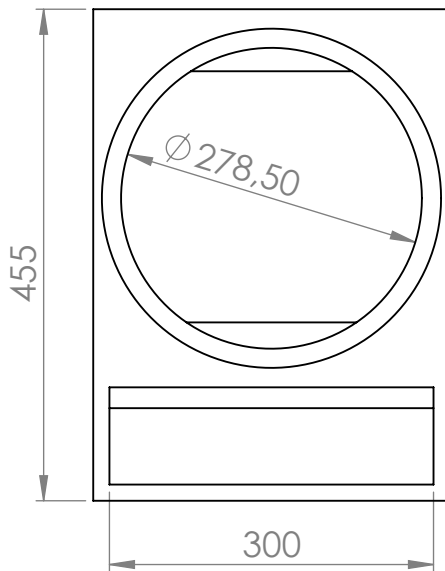

GABINETE
TR 850 - 12"

Custom Amplitude Response (dB-SPL/Hz at 1 m) with 58,31 volts

BassBox 6 Pro

Material: Madeira 15mm
Vol. Box : 42 Litros
Sintonia do Box: 79 Hz

CROSSOVER
HPF: 75 @ 24 dB/8ª
LPF: 800 @ 24 dB/8ª