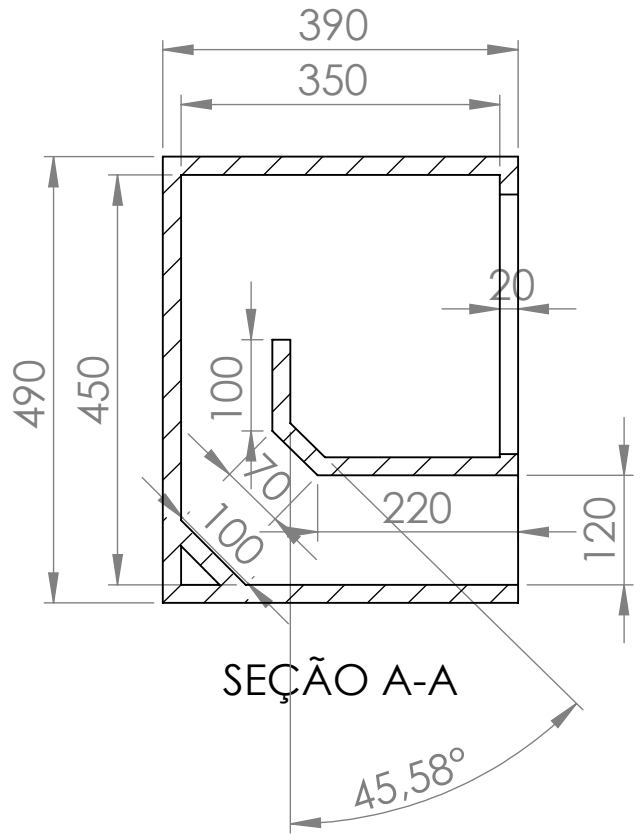

GABINETE

TR4350 - 12"

Custom Amplitude Response (dB-SPL/Hz at 1 m) with 76,16 volts

Material: **Madeira 20mm**
Vol. Box: **47 Litros**
Sintonia do Box: **77 Hz**
F3: 65 Hz

CROSSOVER
HPF: **70 @ 24 dB/8ª**
LPF: **280 @ 24 dB/8ª**