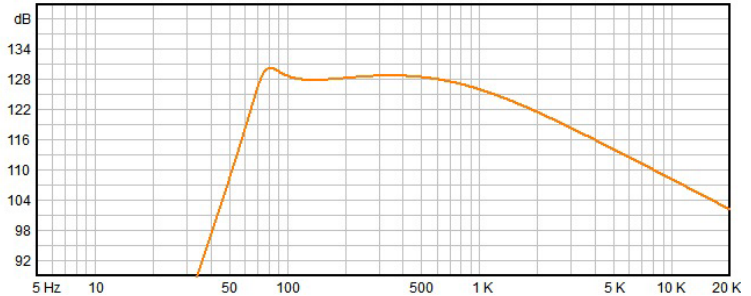

GABINETE

TR4350 - 12"

Custom Amplitude Response (dB-SPL/Hz at 1 m) with 76,16 volts

Material: **Madeira 20mm**
Vol. Box: **47 Litros**
Sintonia do Box: **77 Hz**
F3: 65 Hz

CROSSOVER
HPF: **70 @ 24 dB/8ª**
LPF: **280 @ 24 dB/8ª**