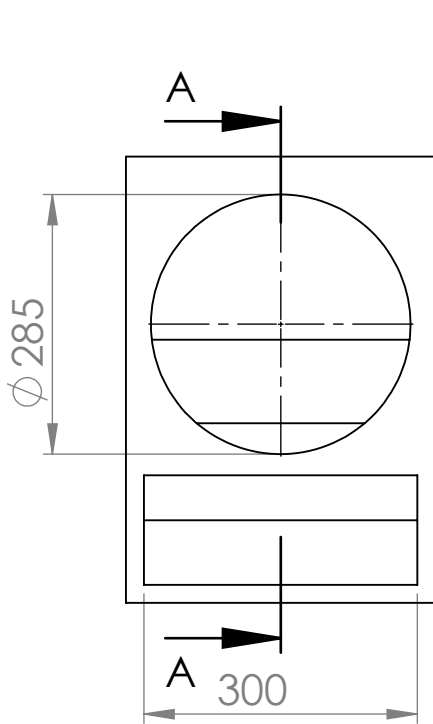

GABINETE

TR4350 - 12"

Custom Amplitude Response (dB-SPL/Hz at 1 m) with 76,16 volts

Material: **Madeira 20mm**
Vol. Box: **47 Litros**
Sintonia do Box: **77 Hz**
F3: 65 Hz

CROSSOVER
HPF: **70 @ 24 dB/8ª**
LPF: **280 @ 24 dB/8ª**