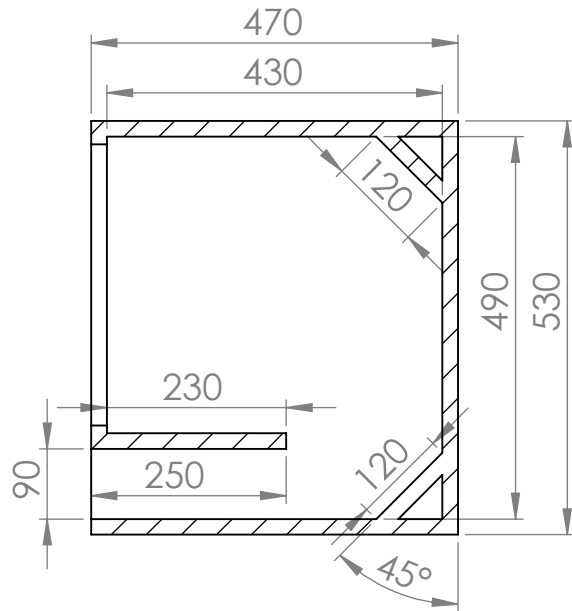

GABINETE

TR4350 - 15"

Custom Amplitude Response (dB-SPL/Hz at 1 m) w/ 2900 W

Material: **Madeira 20mm**
Vol. Box: **82 Litros**
Sintonia do Box: **65 Hz**
F3: 60 Hz

CROSSOVER
HPF: **60 @ 24 dB/8^a**
LPF: **240 @ 24 dB/8^a**