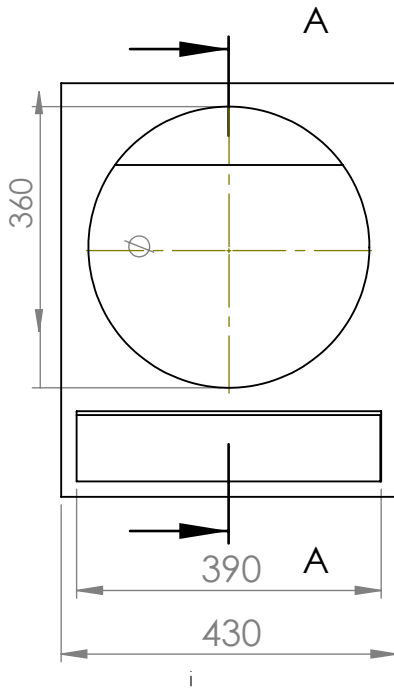

GABINETE

TR4350 - 15"

Custom Amplitude Response (dB-SPL/Hz at 1 m) w/ 2900 W

Material: **Madeira 20mm**
Vol. Box: **82 Litros**
Sintonia do Box: **65 Hz**
F3: 60 Hz

CROSSOVER
HPF: **60 @ 24 dB/8^a**
LPF: **240 @ 24 dB/8^a**