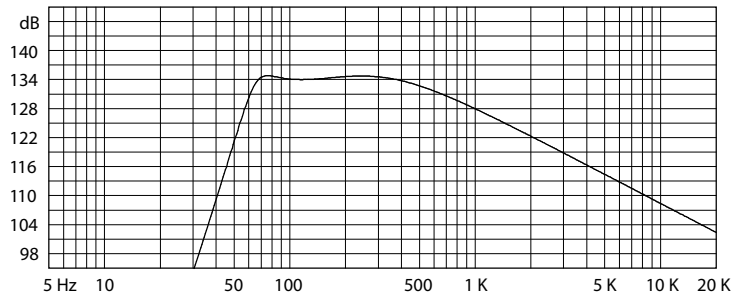

GABINETE

TR4350 - 15"

Custom Amplitude Response (dB-SPL/Hz at 1 m) w/ 2900 W

Material: **Madeira 20mm**
Vol. Box: **82 Litros**
Sintonia do Box: **65 Hz**
F3: 60 Hz

CROSSOVER
HPF: **60 @ 24 dB/8^a**
LPF: **240 @ 24 dB/8^a**