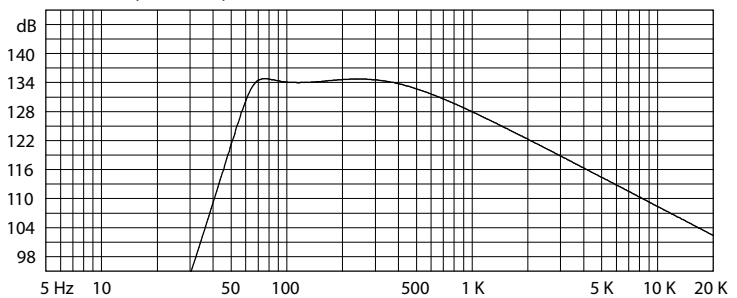

GABINETE FULLTRAP

TR4350 - 15"

Custom Amplitude Response (dB-SPL/Hz at 1 m) w/ 2900 W

Material: **Madeira 18mm**
Vol. Box: **82 Litros**
Sintonia do Box: **65 Hz**
F3: 60 Hz

CROSSOVER
HPF: **60 @ 24 dB/8^a**
LPF: **240 @ 24 dB/8^a**