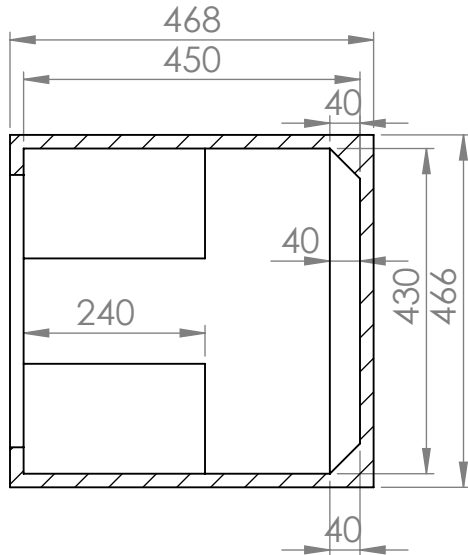

GABINETE FULLTRAP

TR4350 - 15"

Custom Amplitude Response (dB-SPL/Hz at 1 m) w/ 2900 W

Material: **Madeira 18mm**
Vol. Box: **82 Litros**
Sintonia do Box: **65 Hz**
F3: 60 Hz

CROSSOVER
HPF: **60 @ 24 dB/8^a**
LPF: **240 @ 24 dB/8^a**