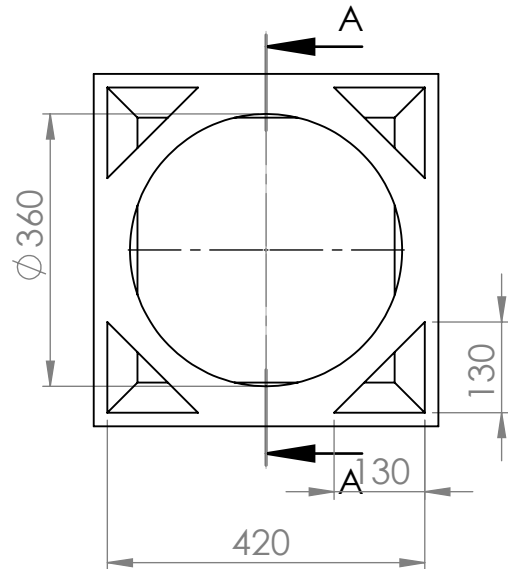

GABINETE FULLTRAP

TR4350 - 15"

Custom Amplitude Response (dB-SPL/Hz at 1 m) w/ 2900 W

Material: **Madeira 18mm**
Vol. Box: **82 Litros**
Sintonia do Box: **65 Hz**
F3: 60 Hz

CROSSOVER
HPF: **60 @ 24 dB/8^a**
LPF: **240 @ 24 dB/8^a**