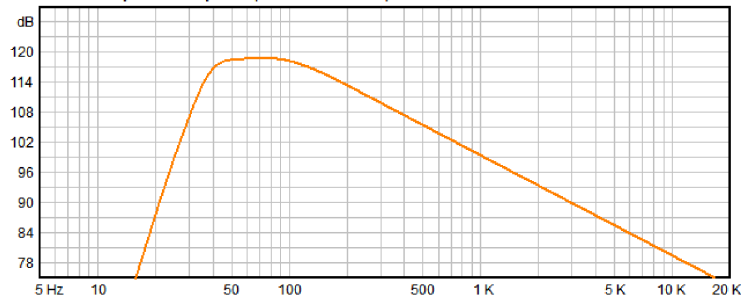

**GABINETE
TROOPER**

Custom Amplitude Response (dB-SPL/Hz at 1 m) with 48,99 volts

Material: Madeira 18mm
Vol. Box: 47,5 Litros
Sintonia do Box: 42,5 Hz
F3: 34 Hz

CROSSOVER
HPF: 35 @ 24 dB/8^a
LPF: 160 @ 24 dB/8^a