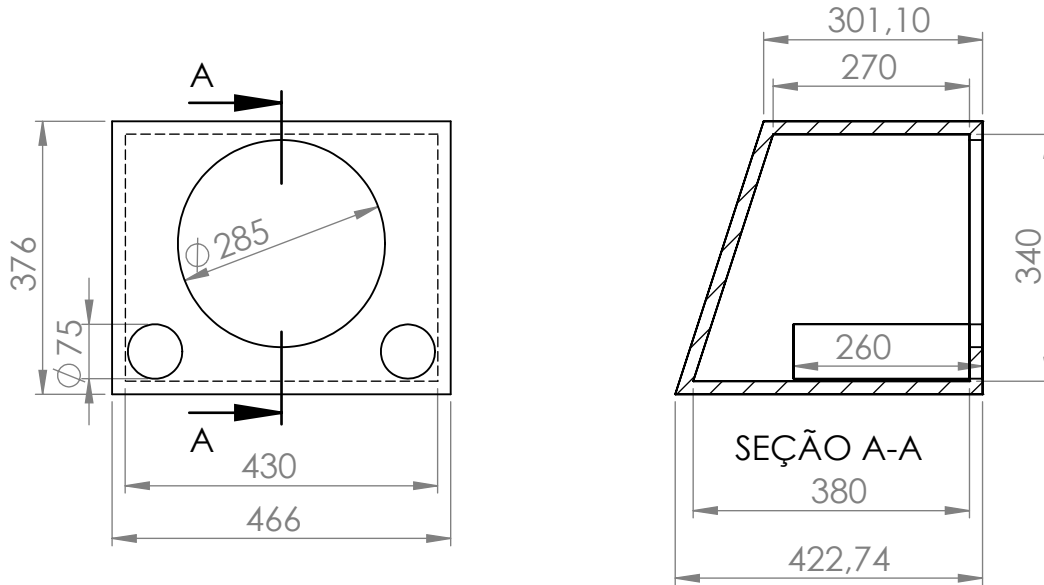

**GABINETE
TROOPER**

Custom Amplitude Response (dB-SPL/Hz at 1 m) with 48,99 volts

Material: Madeira 18mm
Vol. Box: 47,5 Litros
Sintonia do Box: 42,5 Hz
F3: 34 Hz

CROSSOVER
HPF: 35 @ 24 dB/8^a
LPF: 160 @ 24 dB/8^a