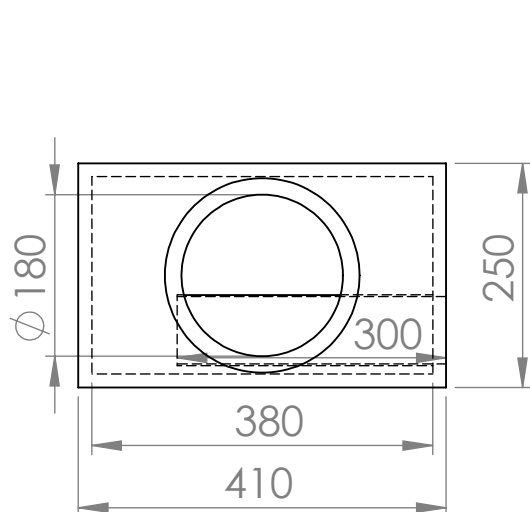

GABINETE
RED CROSS - 8"

Custom Amplitude Response (dB-SPL/Hz at 1 m) with 48,99 volts

Material: Madeira 15mm
Vol. Box: 20 Litros
Sintonia do Box: 42 Hz
F3: 38 Hz

CROSSOVER
HPF: 35 @ 24 dB/8^a
LPF: 120 @ 24 dB/8^a