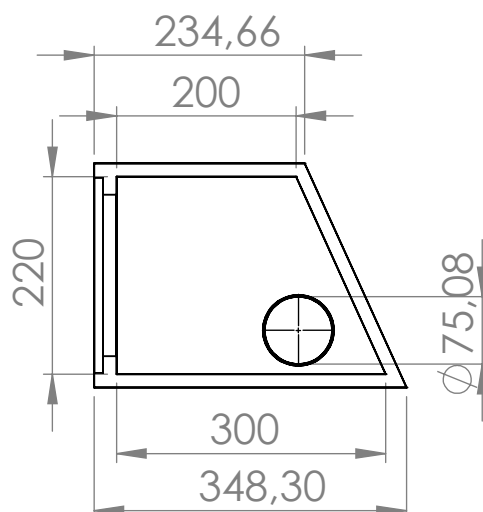

GABINETE
RED CROSS - 8"

Custom Amplitude Response (dB-SPL/Hz at 1 m) with 48,99 volts

Material: Madeira 15mm
Vol. Box: 20 Litros
Sintonia do Box: 42 Hz
F3: 38 Hz

CROSSOVER
HPF: 35 @ 24 dB/8^a
LPF: 120 @ 24 dB/8^a