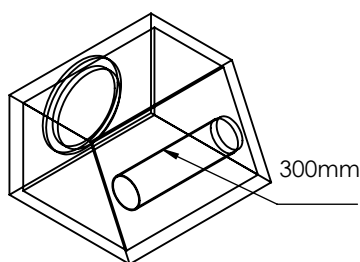

GABINETE
RED CROSS - 8"

Custom Amplitude Response (dB-SPL/Hz at 1 m) with 48,99 volts

Material: Madeira 15mm
Vol. Box: 20 Litros
Sintonia do Box: 42 Hz
F3: 38 Hz

CROSSOVER
HPF: 35 @ 24 dB/8^a
LPF: 120 @ 24 dB/8^a