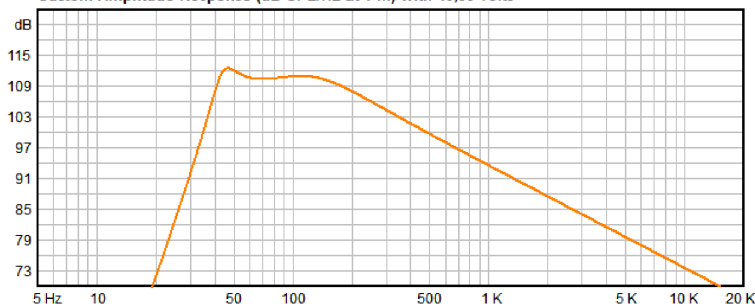

GABINETE
RED CROSS - 8"

Custom Amplitude Response (dB-SPL/Hz at 1 m) with 48,99 volts

Material: Madeira 15mm
Vol. Box: 20 Litros
Sintonia do Box: 42 Hz
F3: 38 Hz

CROSSOVER
HPF: 35 @ 24 dB/8^a
LPF: 120 @ 24 dB/8^a